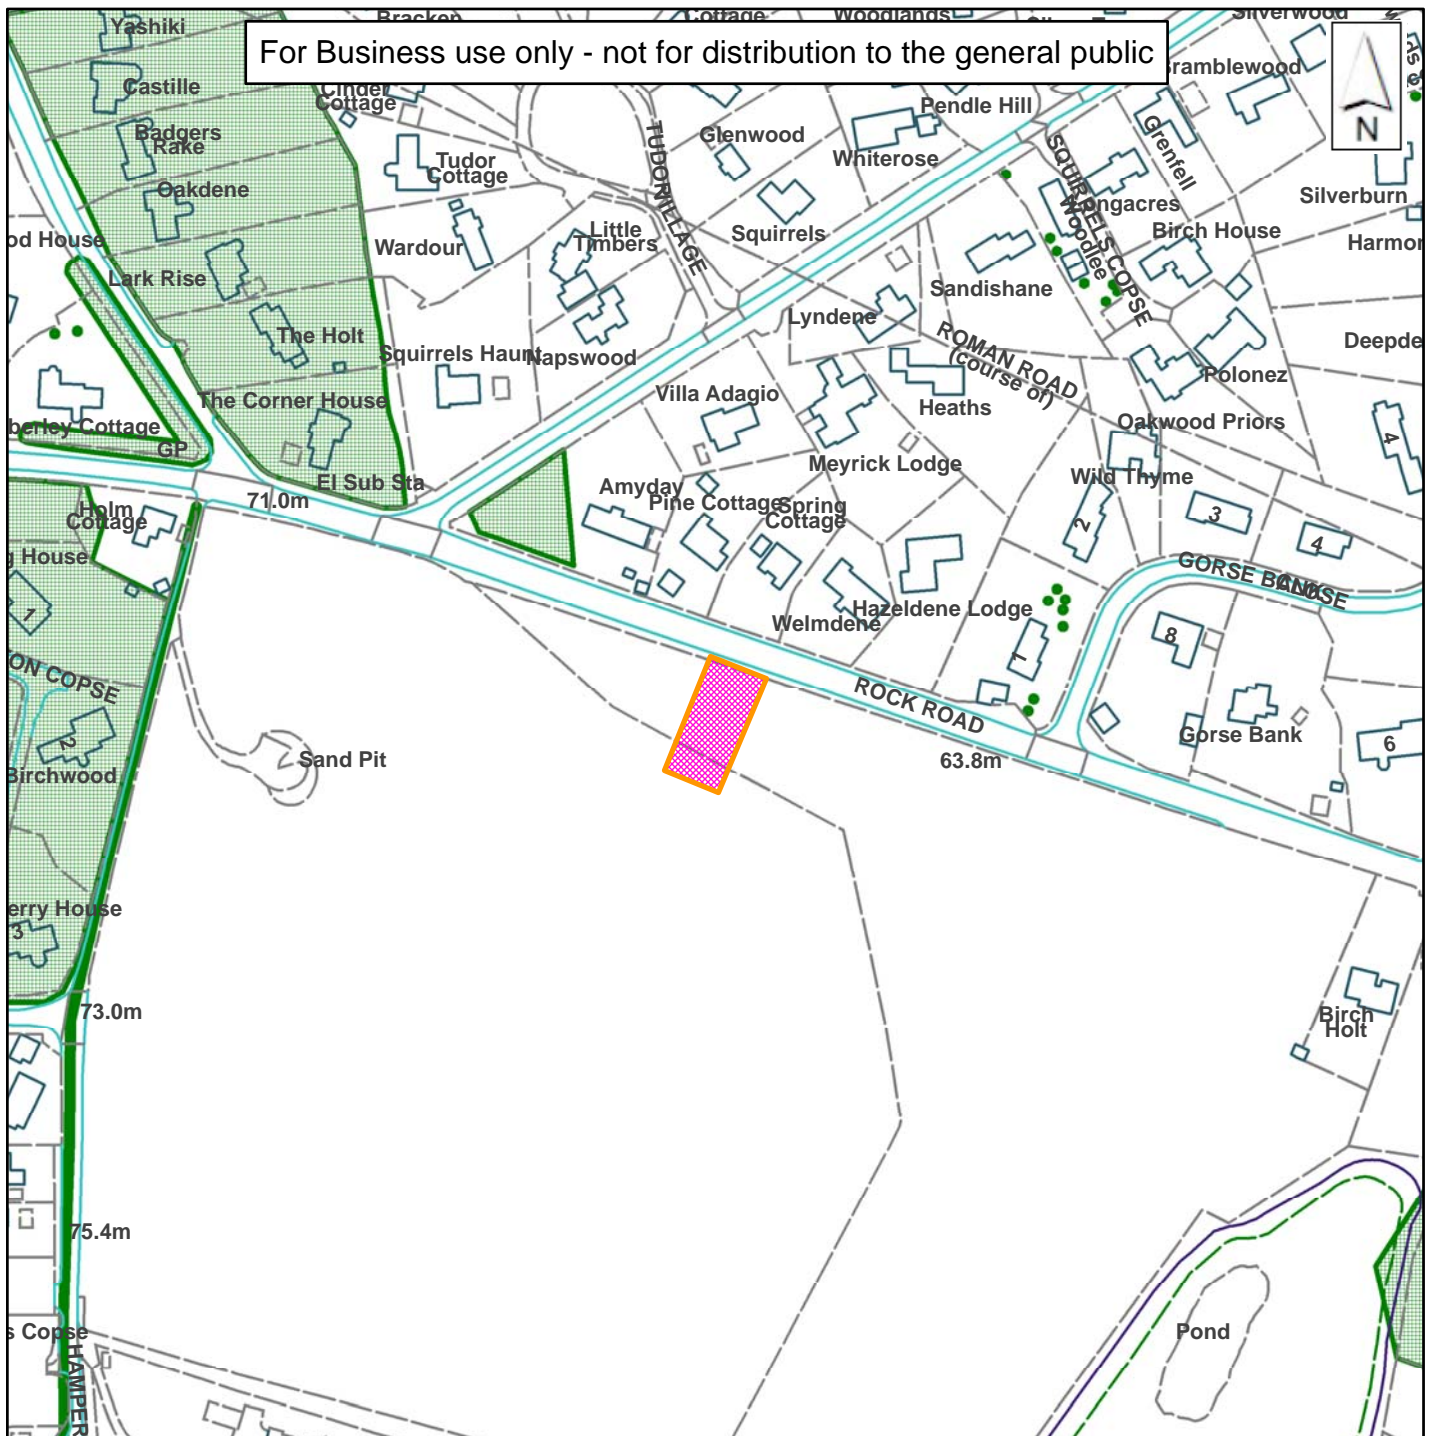

Longbury Hill Wood, Rock Road, Storrington

For Business use only - not for distribution to the general public

Scale: 1:2,500

Reproduced from the Ordnance Survey map with permission of the Controller of Her Majesty's Stationery Office © Crown Copyright 2012.

Unauthorised reproduction infringes Crown Copyright and may lead to prosecution or civil proceedings.

Organisation	Horsham District Council
Department	
Comments	
Date	09/11/2017
MSA Number	100023865